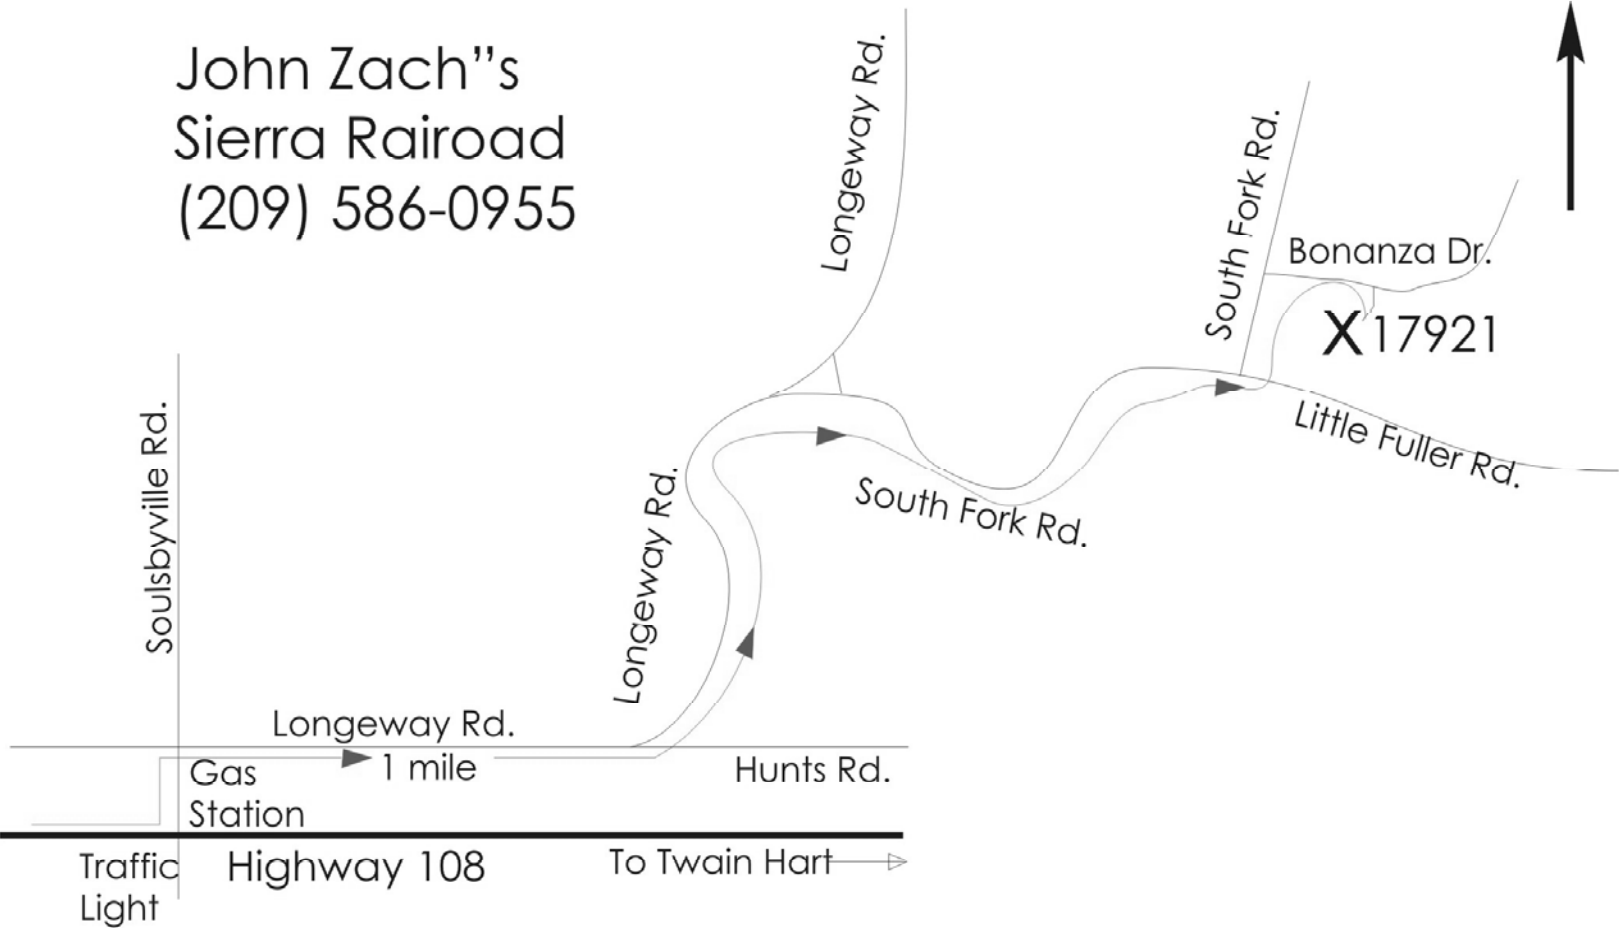

John Zach's  
Sierra Railroad  
(209) 586-0955

Friday - Please Call First  
Saturday - 4:00PM to 8:00PM, Visitors  
Sunday - Please Call First

From Sonora - East on Hwy 108  
Turn Left at Soulsbyville Rd. Light.  
Turn Right at 4 way stop sign onto Longeway Rd.  
Proceed 1 mile on Longeway Rd., Turn left (Road remains Longeway)  
Proceed 1.5 miles to Wye, Bear right at wye onto South Fork Rd.  
Proceed 1.1 miles on South Fork Rd. Turn Left (Road remains South Fork)  
Bonanza Dr. is the First Right. First Driveway After the Green House on the Corner.  
Please Park in Street and Walk Down Driveway.